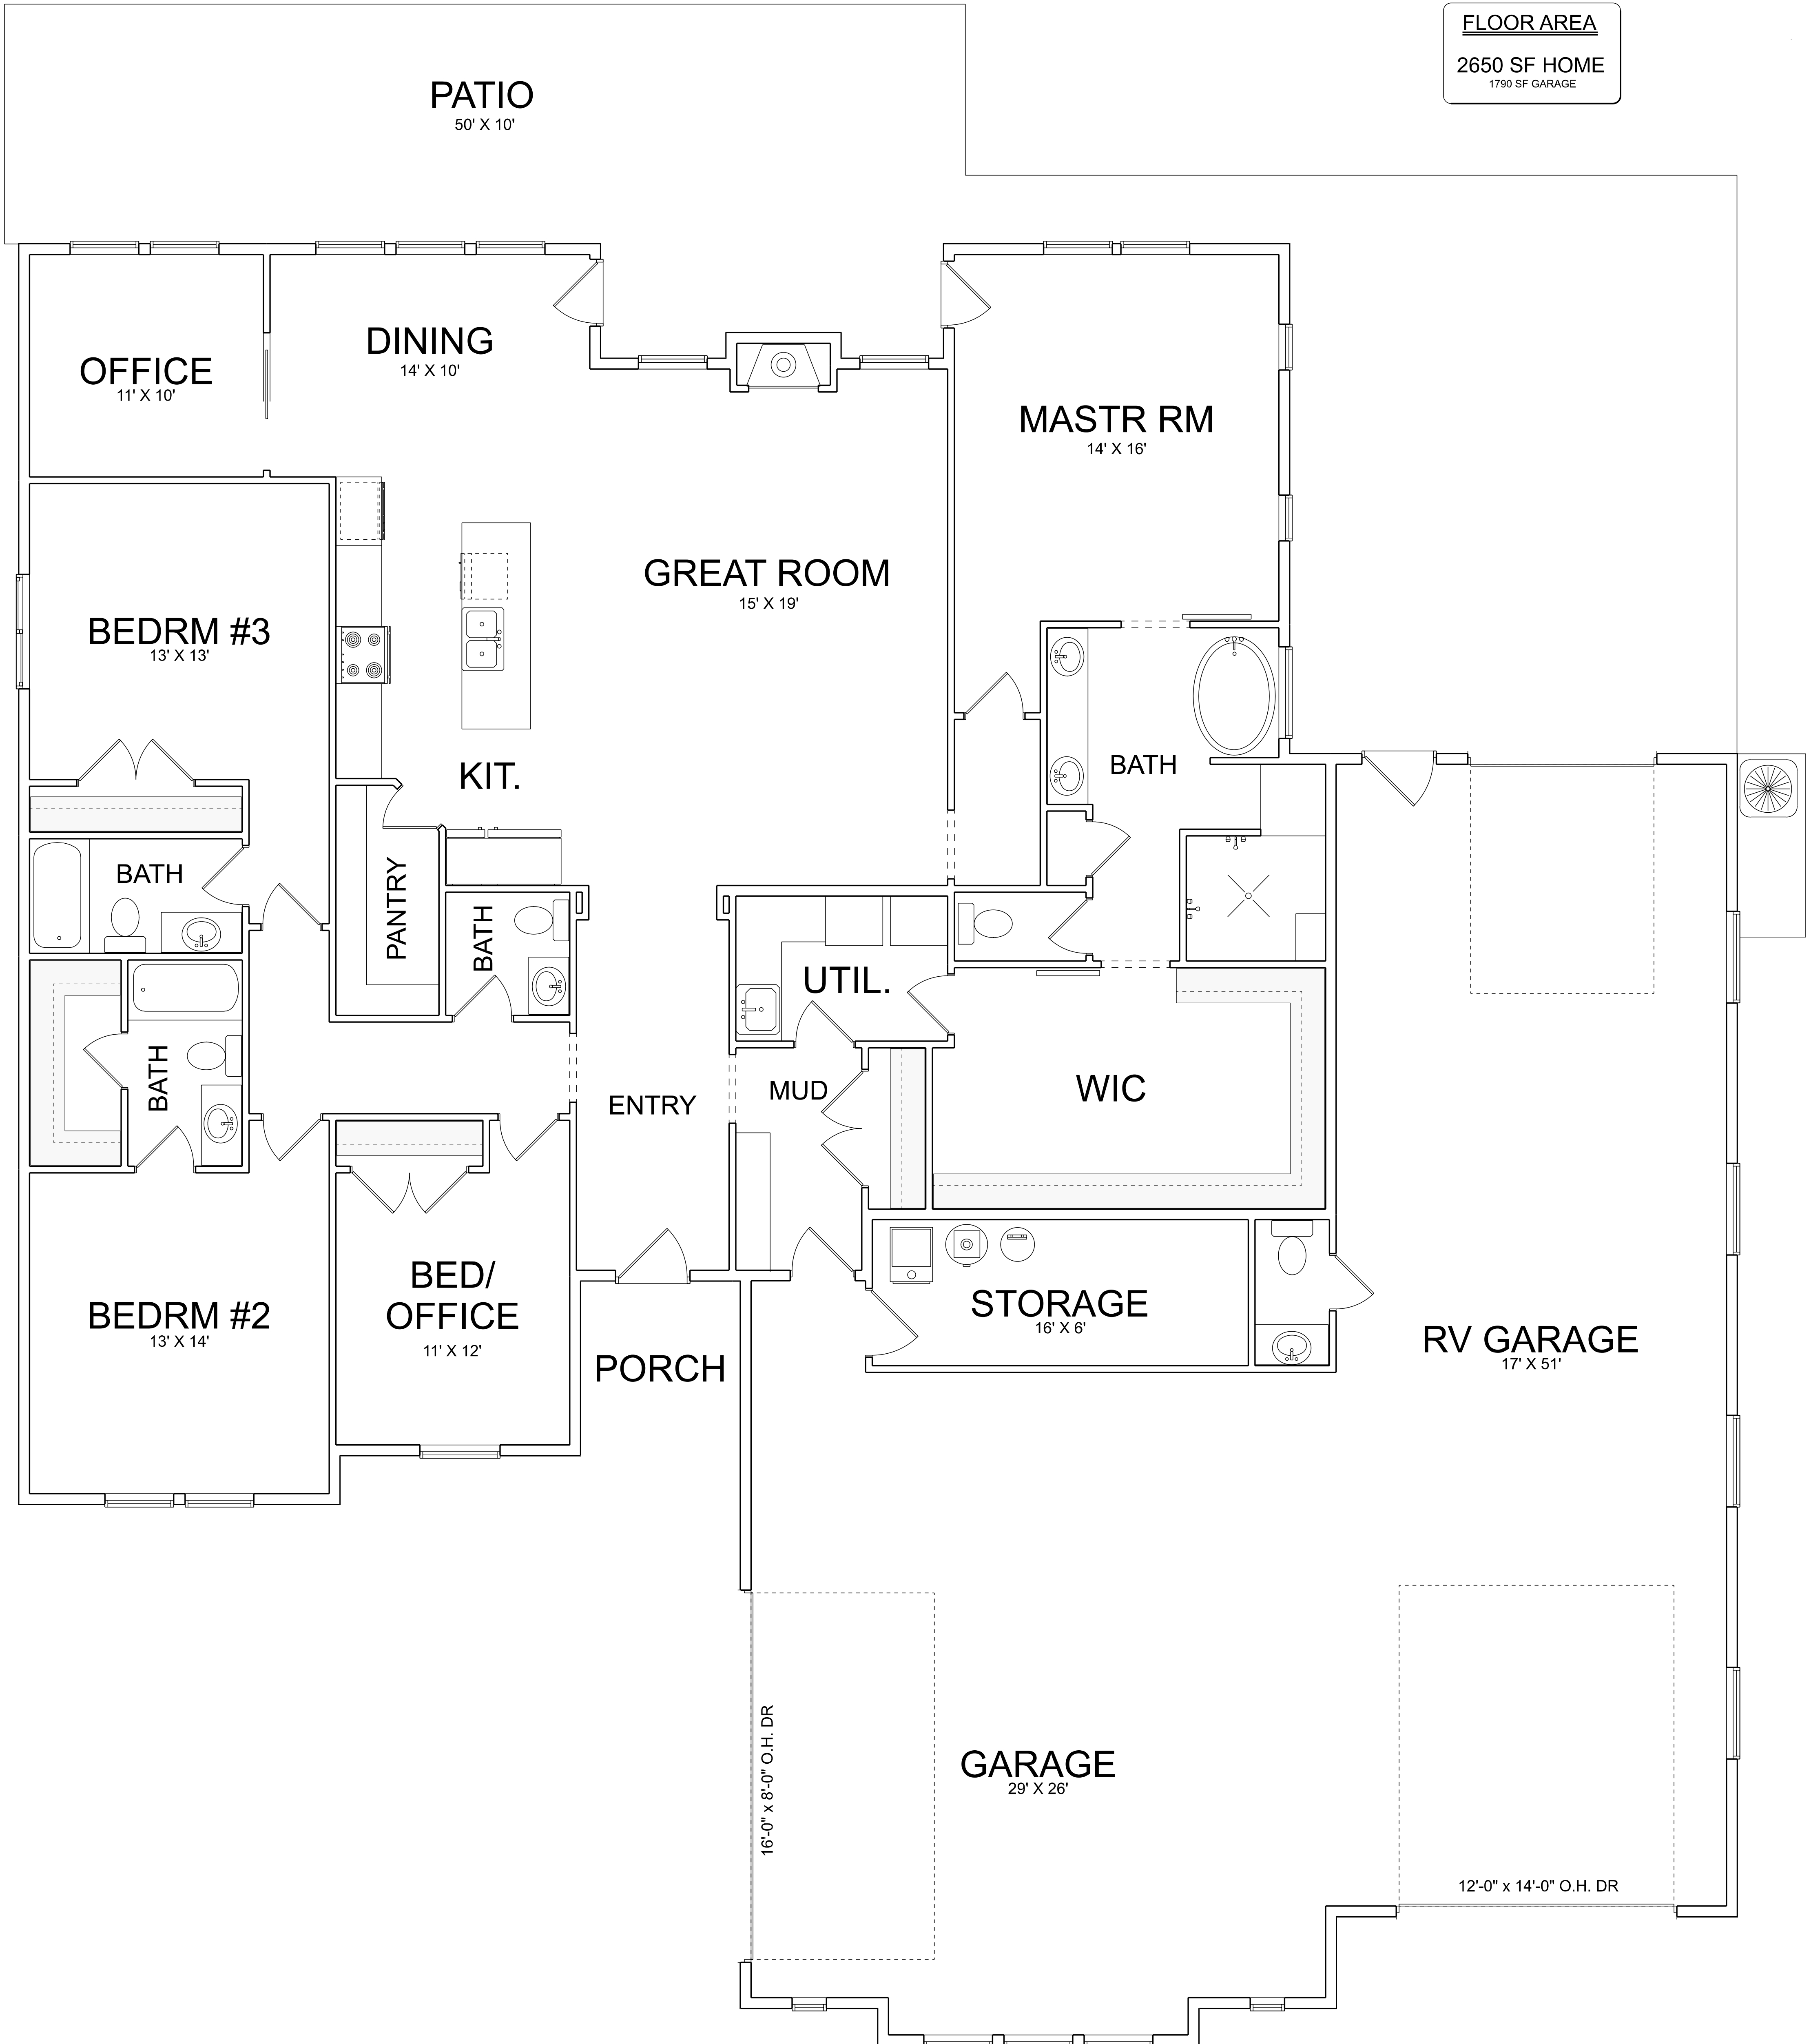

FLOOR AREA

2650 SF HOME  
1790 SF GARAGE

FLOOR PLAN

62' X 76'