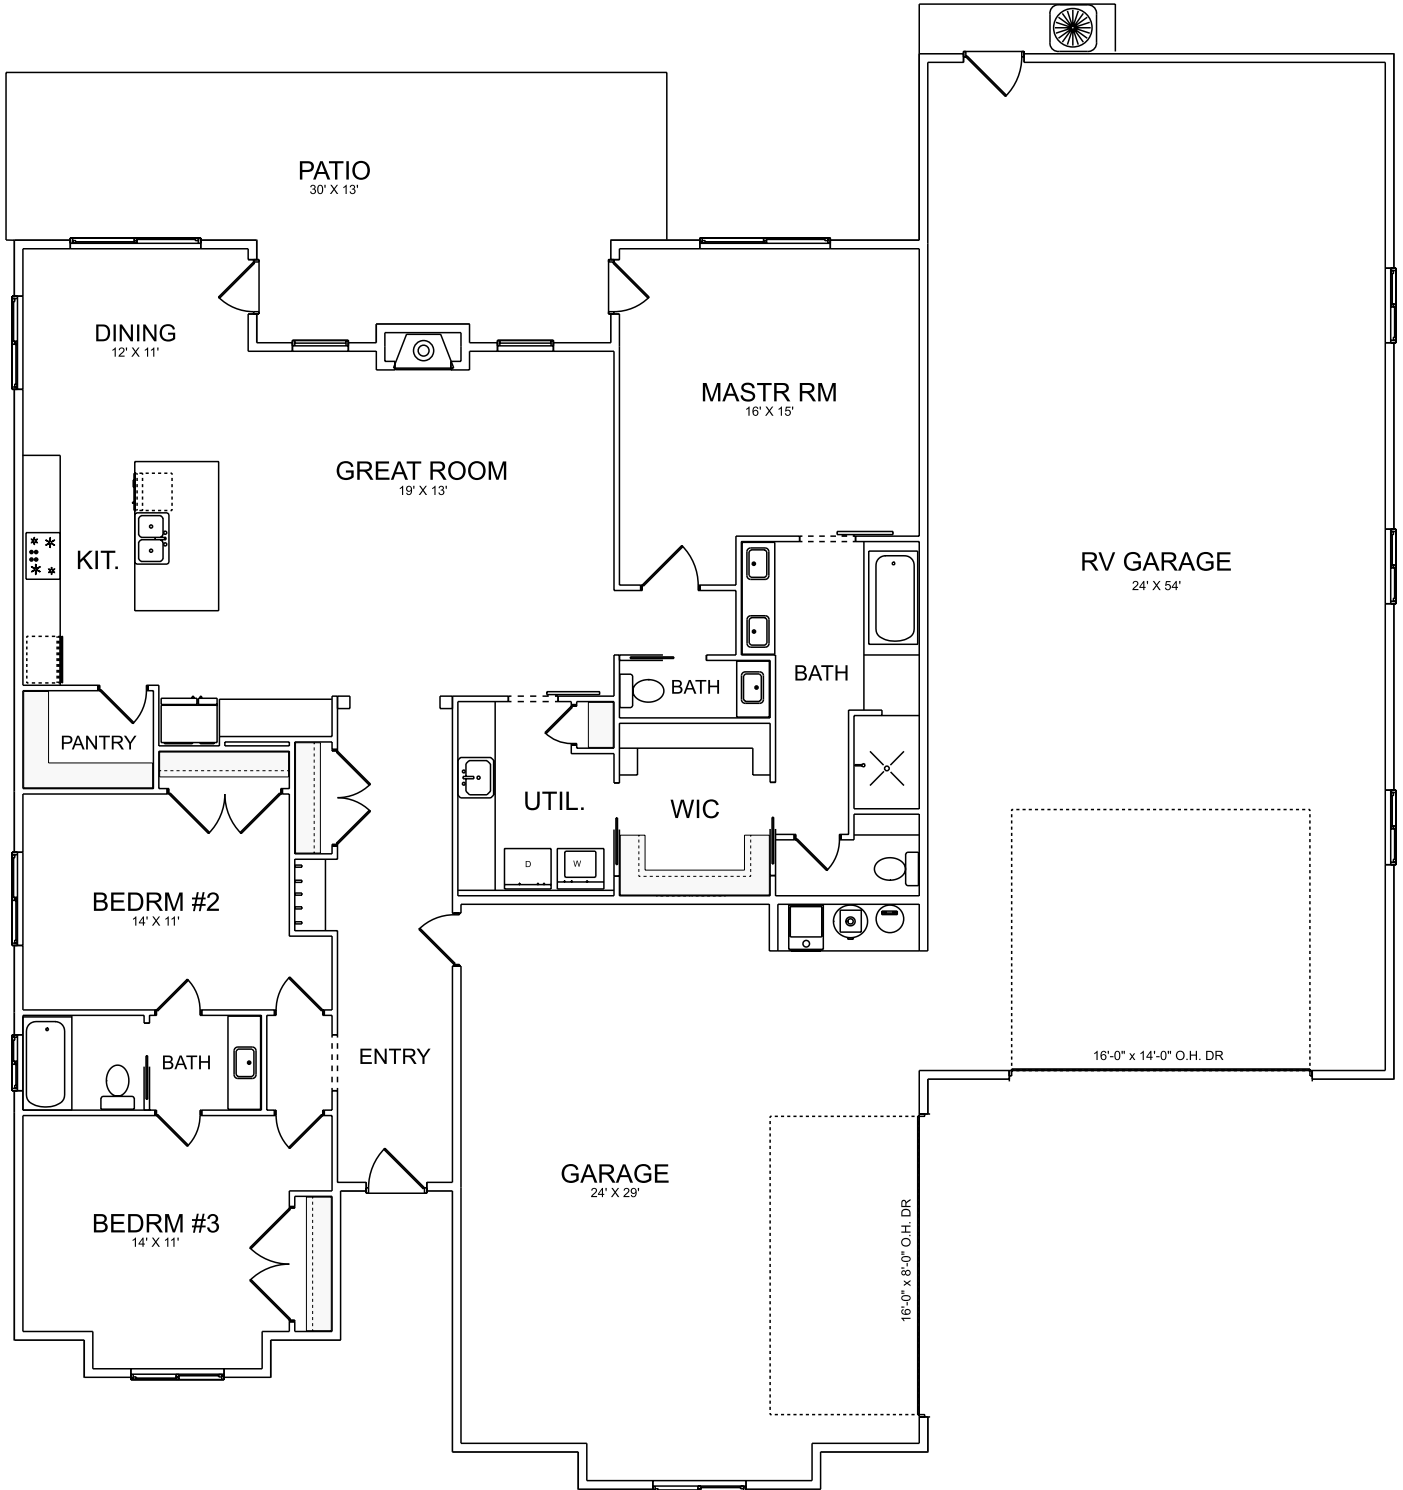

FLOOR AREA

2175 SF HOME  
2148 SF GARAGE

FLOOR PLAN

74' X 77'