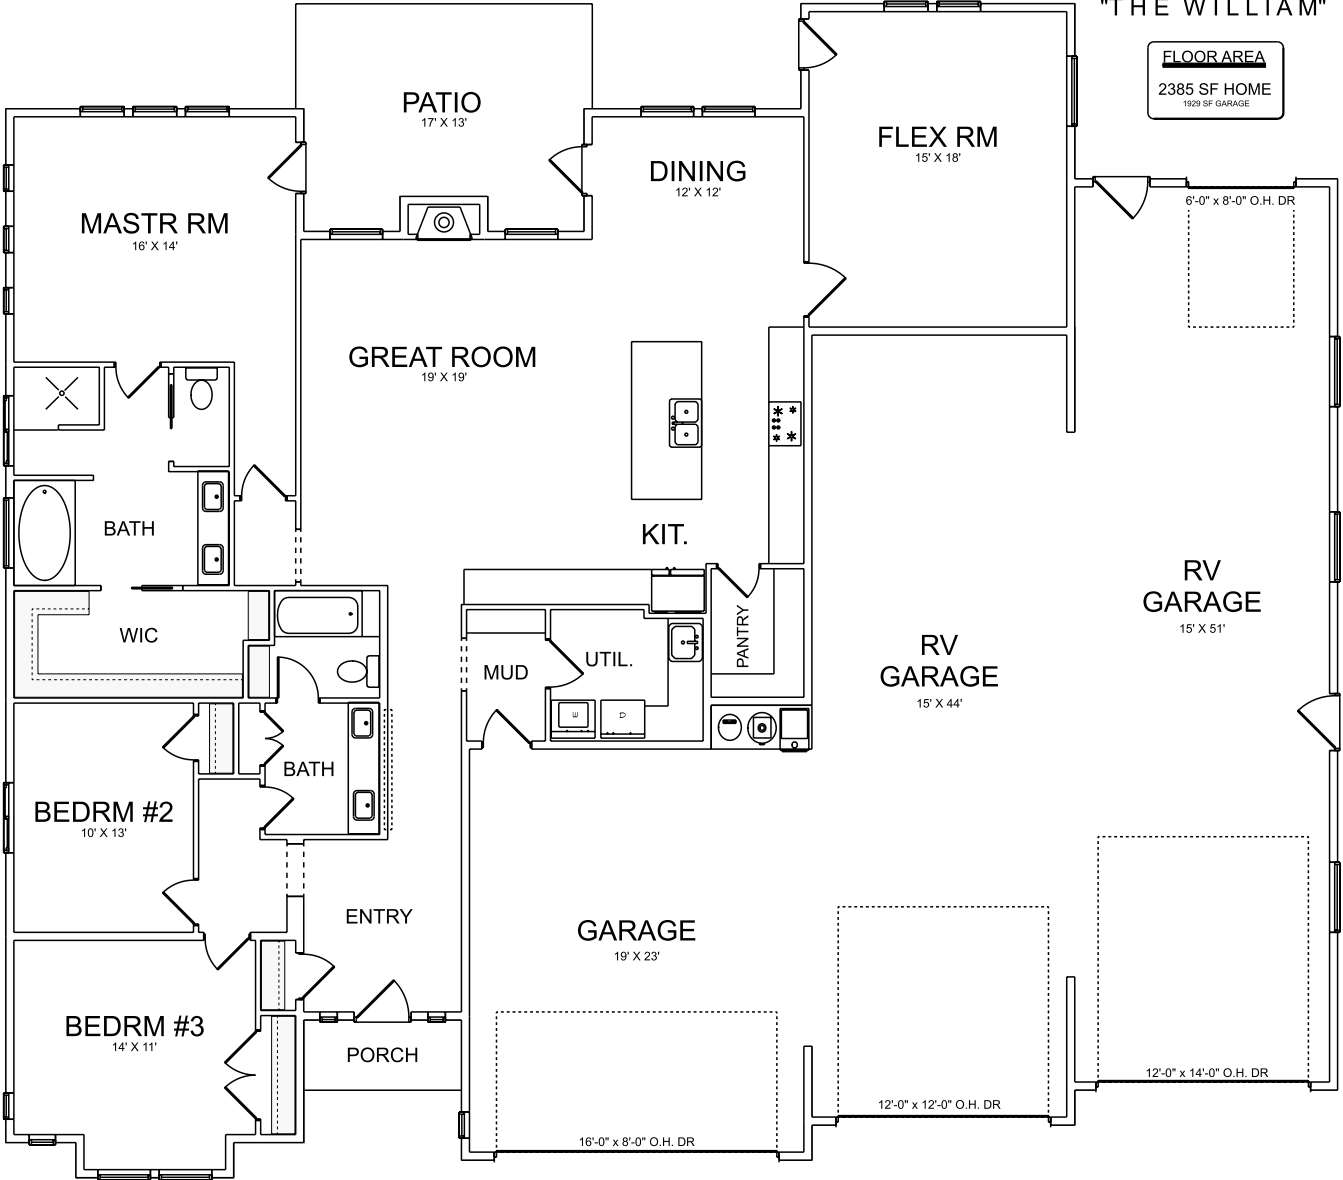

"THE WILLIAM"

**FLOOR PLAN**

76' X 67'