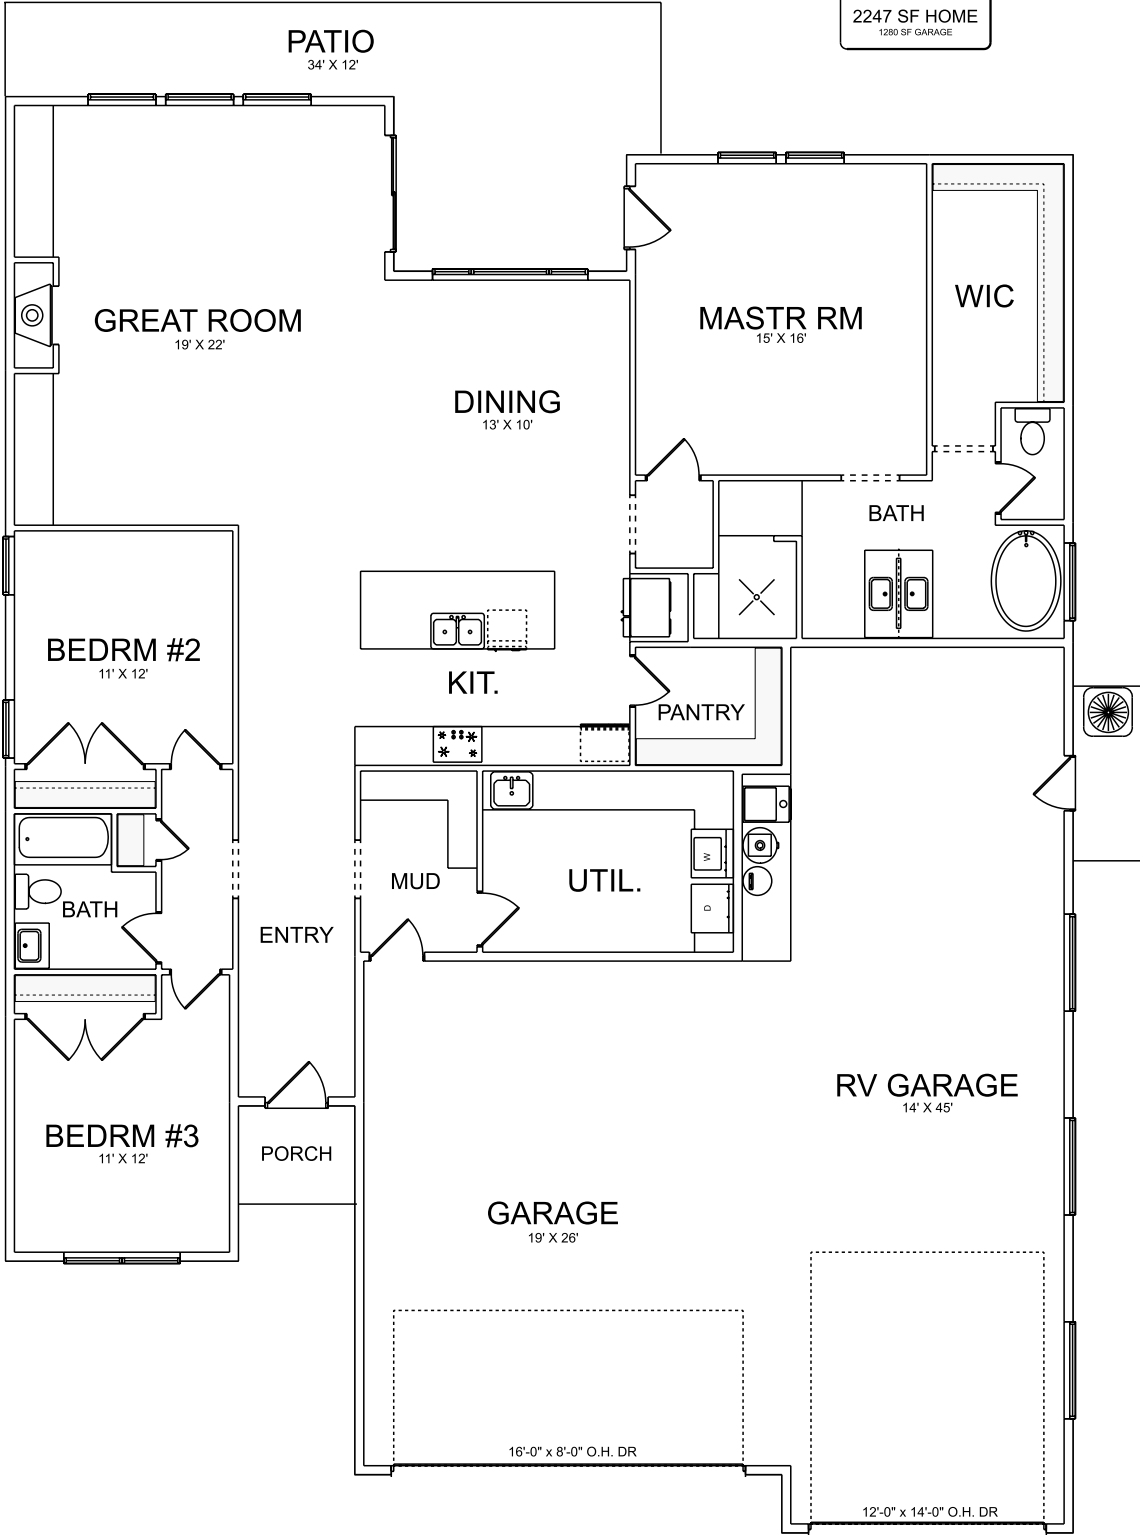

"THE WALLACE"

FLOOR AREA  
2247 SF HOME  
1280 SF GARAGE

FLOOR PLAN

55' X 79'