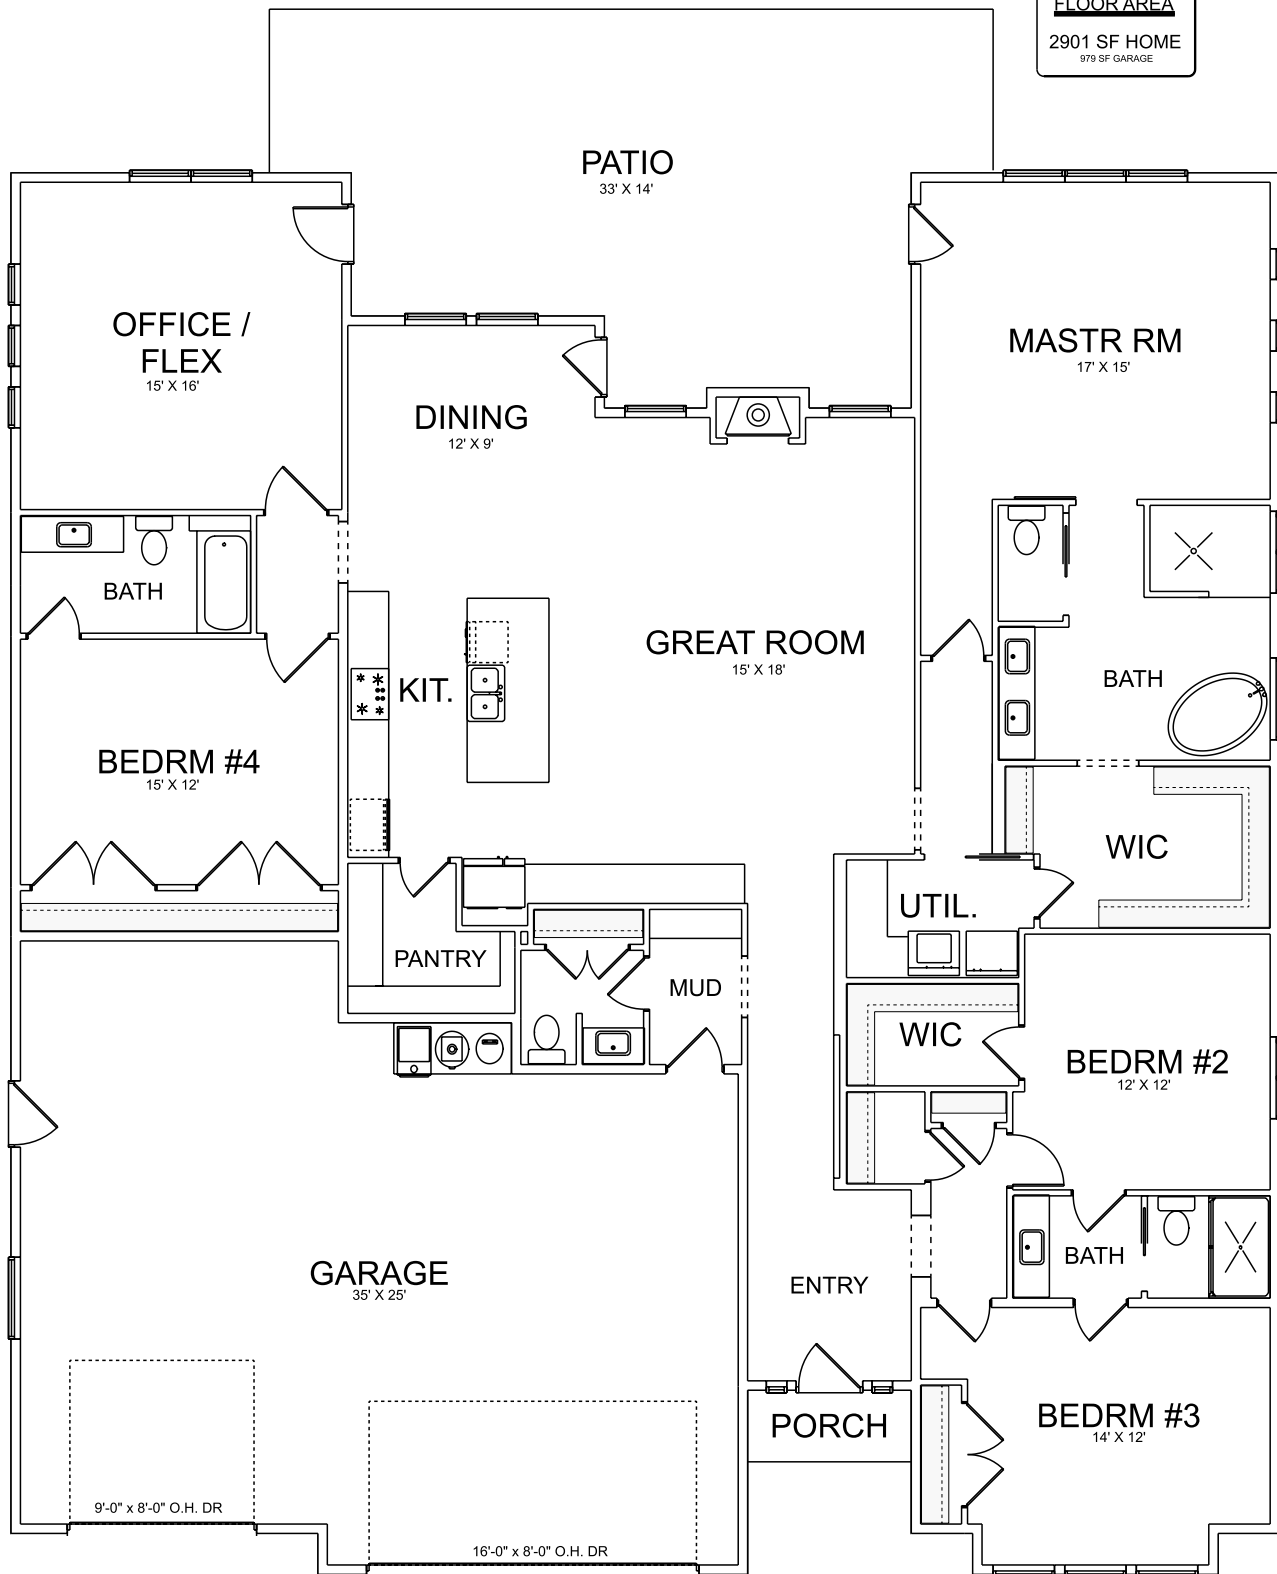

FLOOR AREA

2901 SF HOME
979 SF GARAGE

FLOOR PLAN

62' X 76'