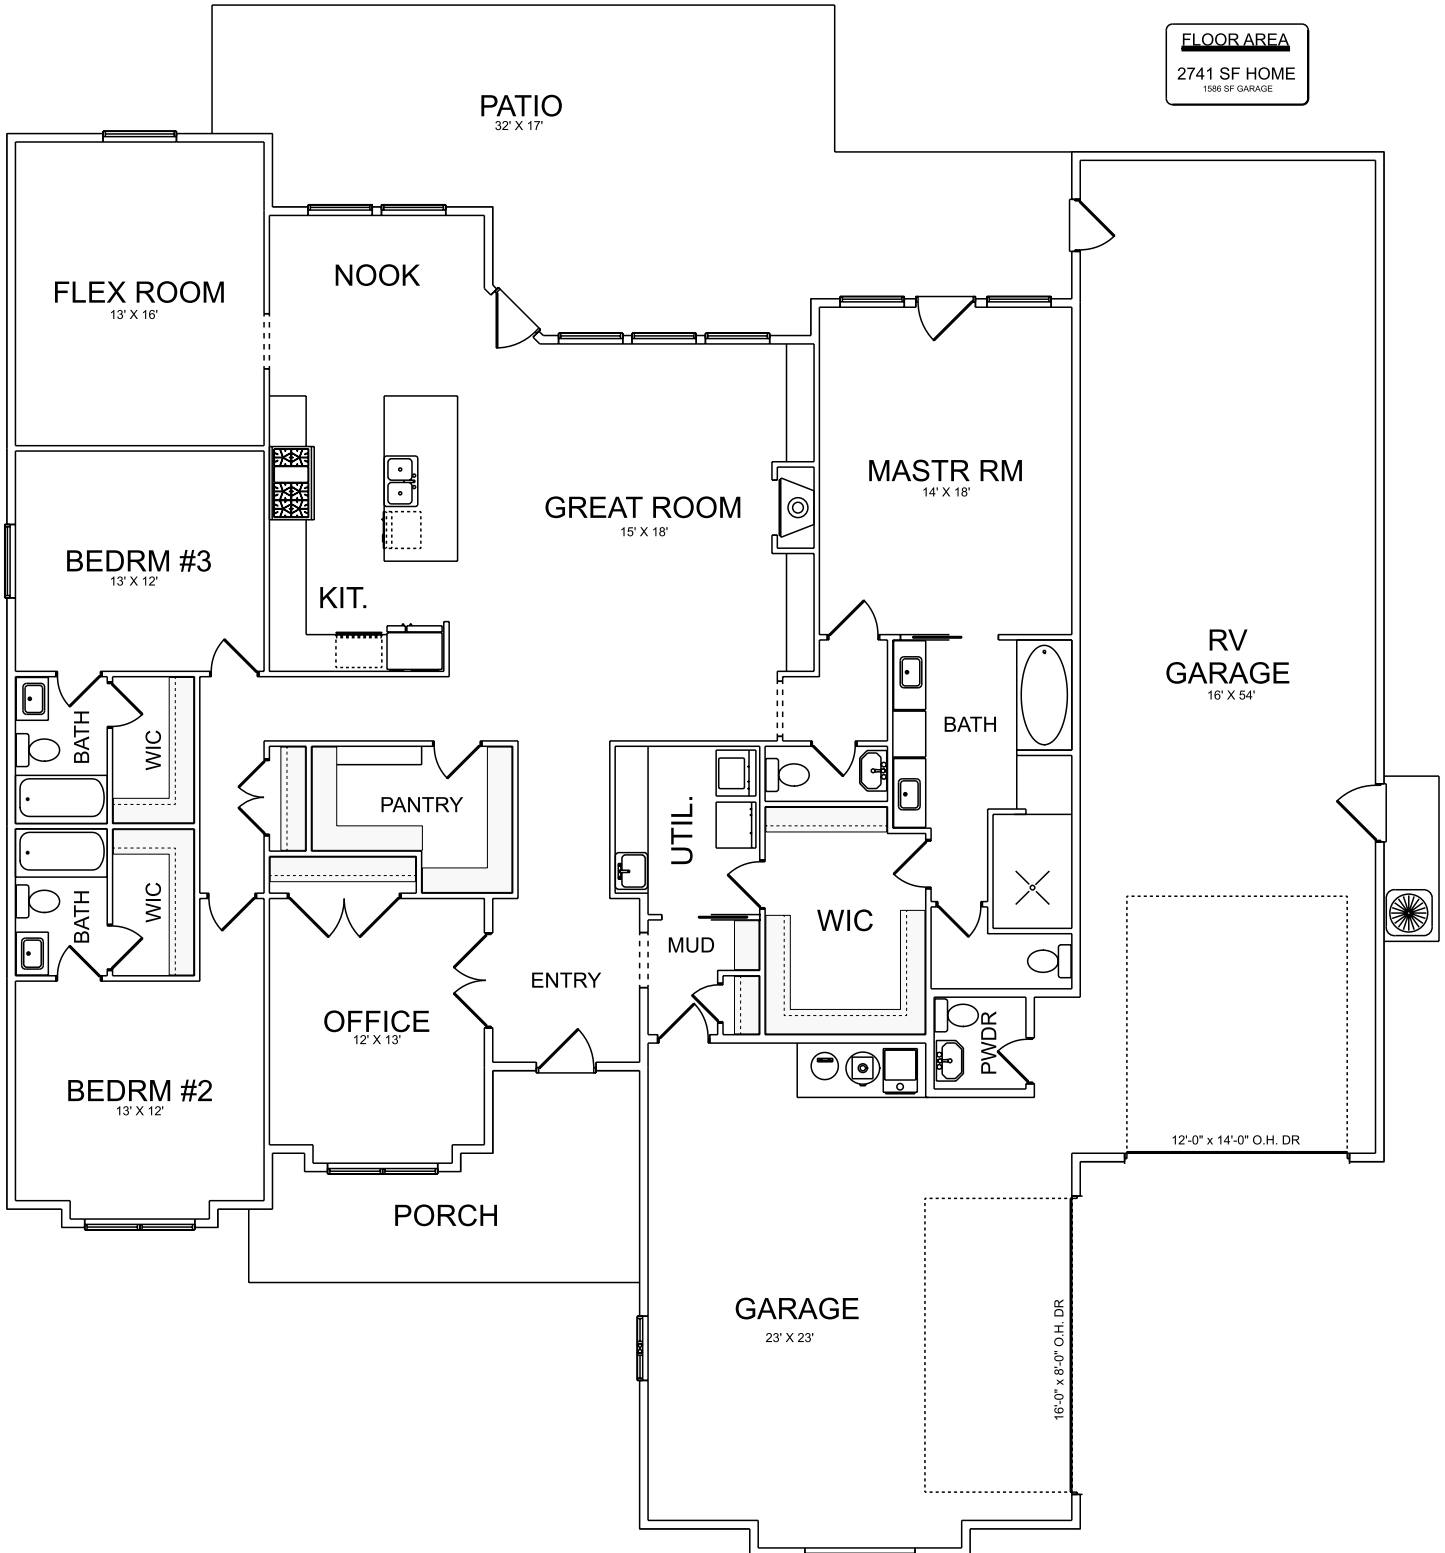

FLOOR AREA
2741 SF HOME
1586 SF GARAGE

FLOOR PLAN

75' X 83'