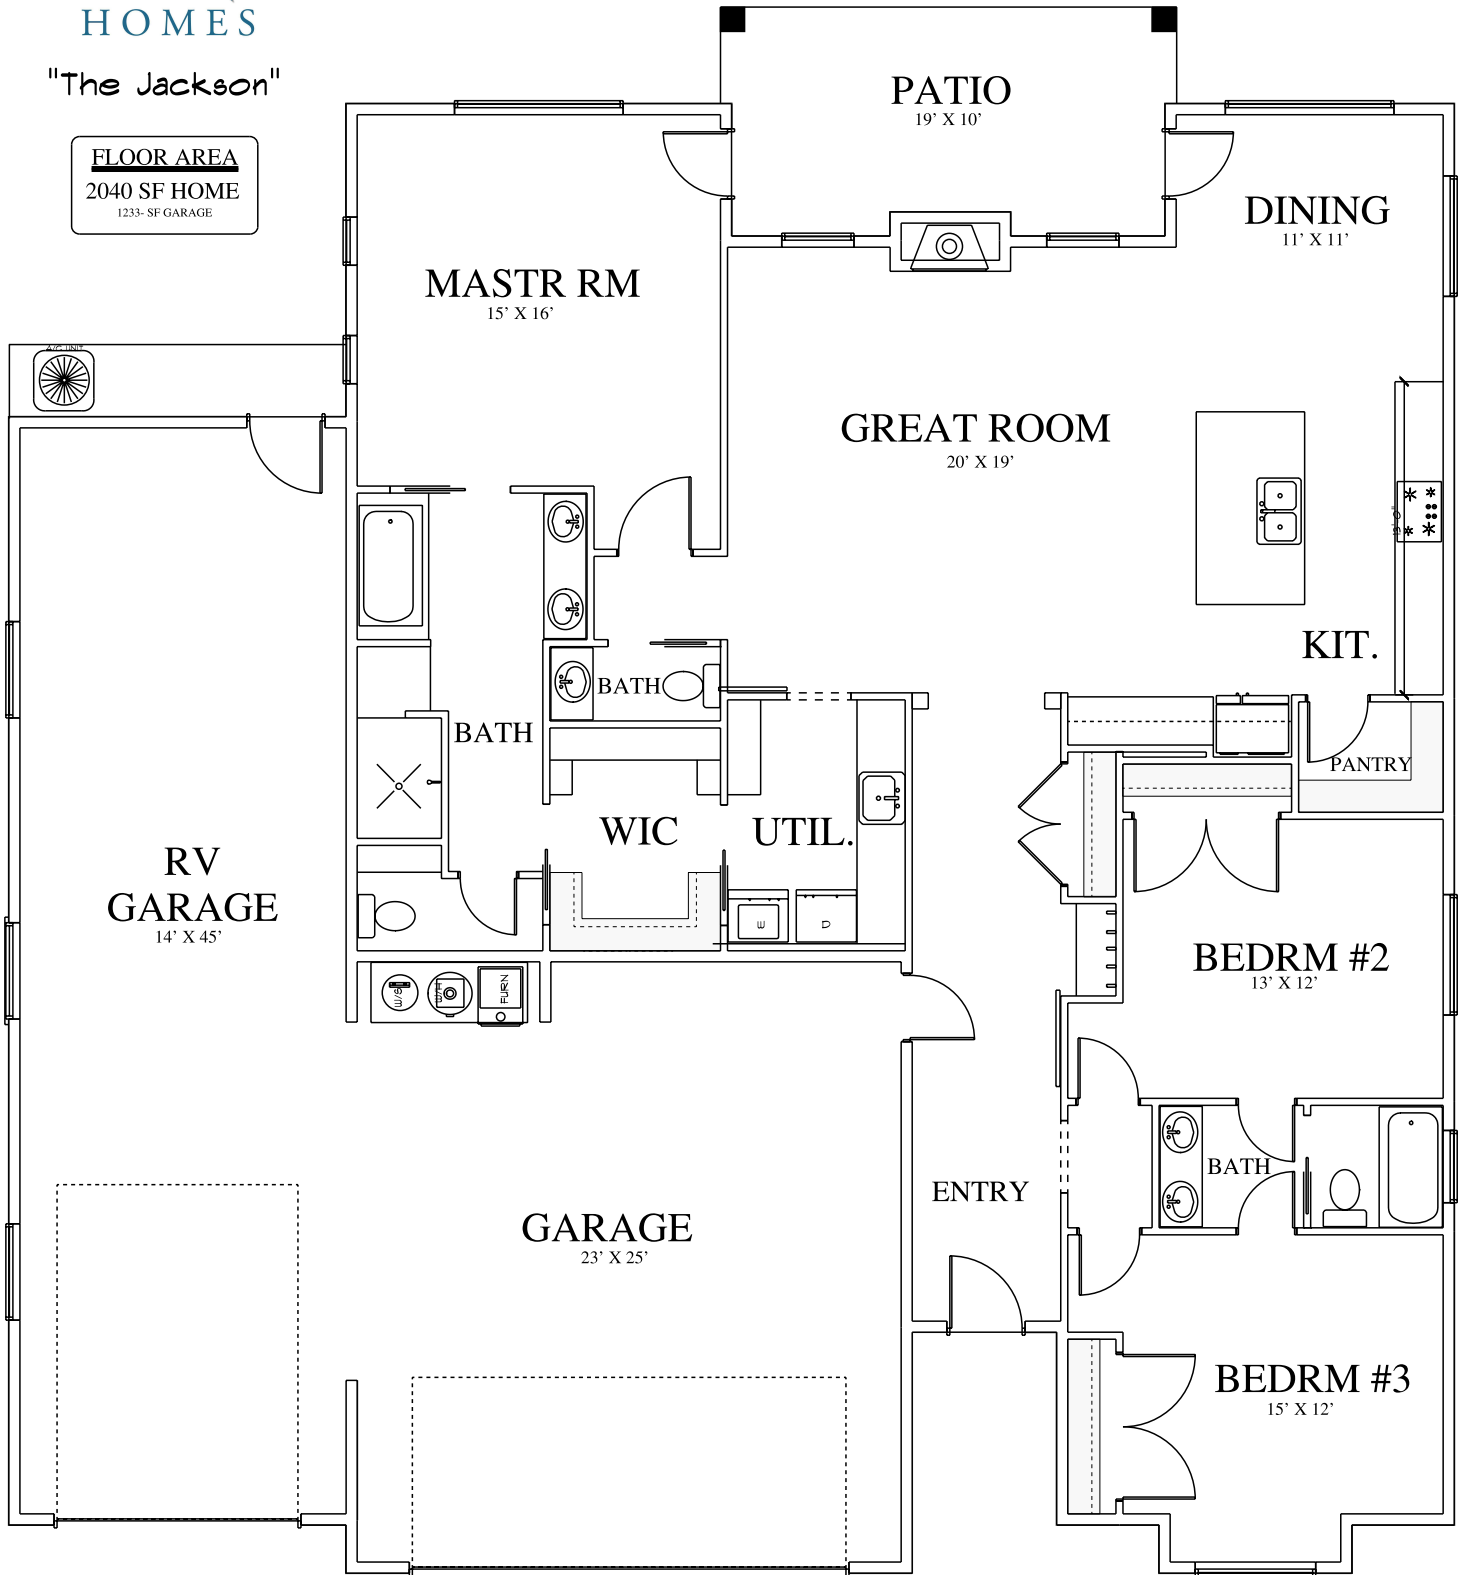

TRIDENT HOMES

"The Jackson"

FLOOR AREA
2040 SF HOME
1233- SF GARAGE

FLOOR PLAN
60' X 65'