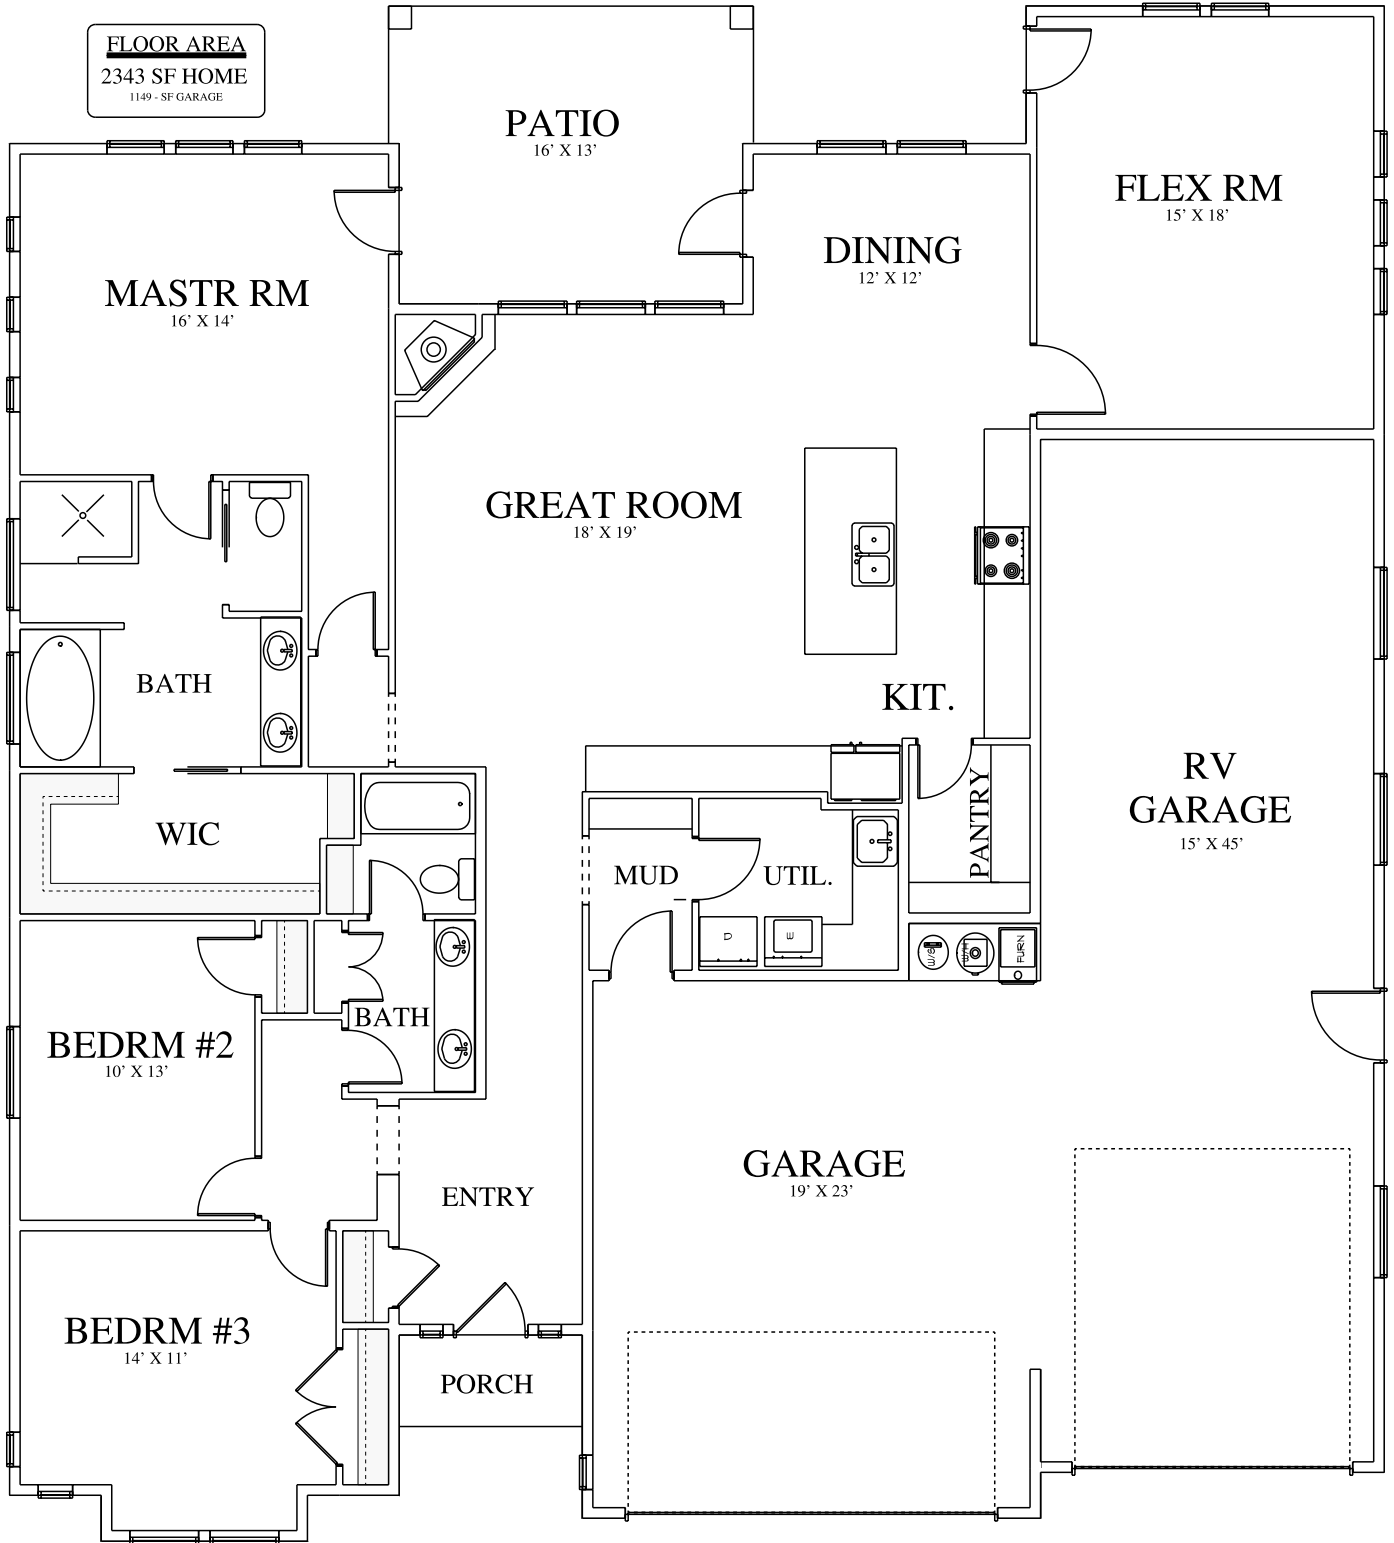

The Charlotte
RV Extended Flex

FLOOR AREA
2343 SF HOME
1149 - SF GARAGE

FLOOR PLAN
60' x 61'